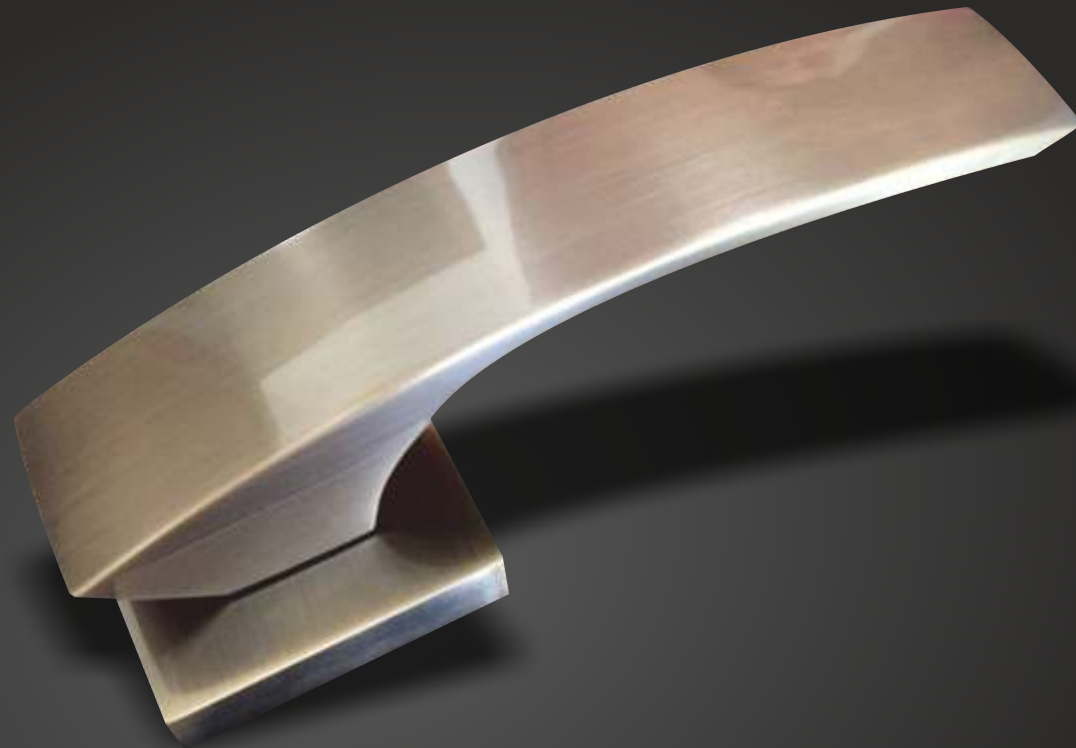

HELIX

PREMIUM SERIES

WAVY

MORTISE HANDLE

Model: Lx01

Material: Zinc Alloy

Finish: SS/CP/Antique Brass

Available in:

Rose Handle Set

Rose Combo Set with Lock Body & Cylinder

Plate Combo Set with Lock Body & Cylinder

This heavy-duty handle is inspired by the boldness and the strength of waves in the ocean. Yet, its design reeks of beauty and calm as the ocean viewed from a distance. Bring home this elegant masterpiece.

HELIX®