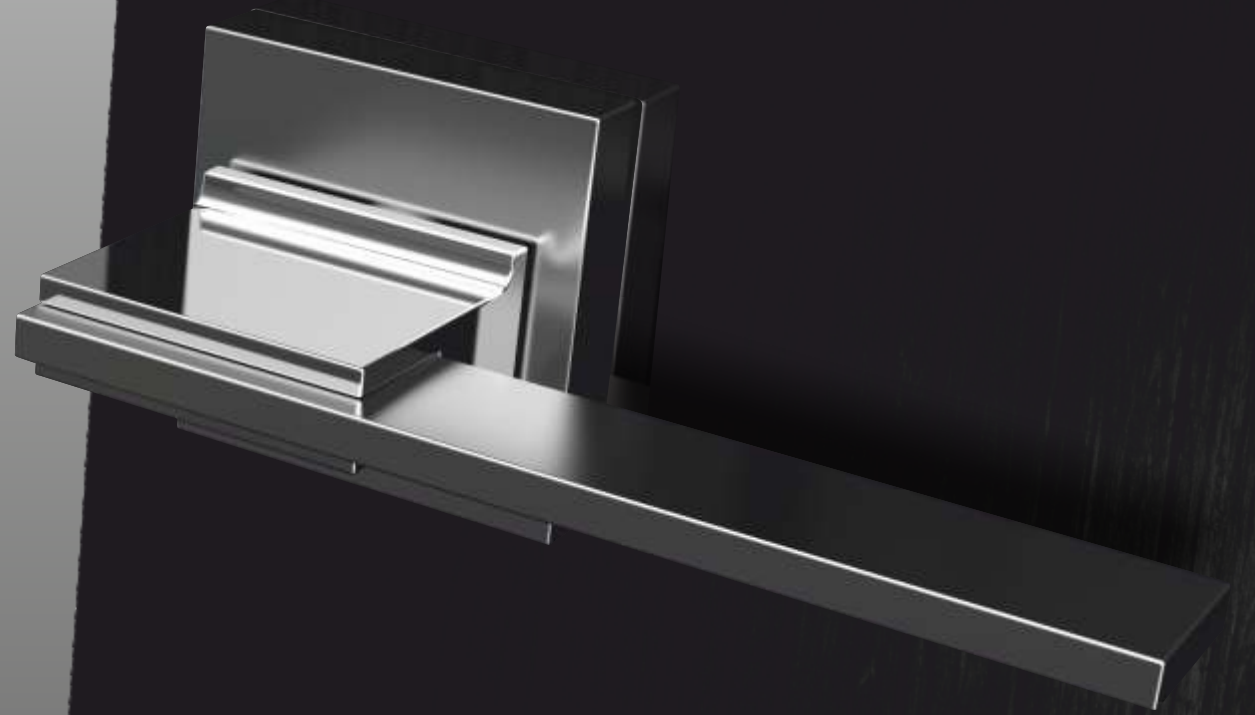

Available in:

Rose Handle Set

Rose Combo Set with Lock Body & Cylinder

Plate Combo Set with Lock Body & Cylinder

When two curves meet, magic happens. Curvy is evolved from two curves coming together in a beautifully sculpted masterpiece. The simplicity in its form along with its smooth function makes Curvy an all-time favorite.

Rose Combo Set with Lock Body & Cylinder

For the fashionista, Vogue is a visual treat. With its finely chiseled parts put together in an aesthetic form, this elegant piece reminds you of an architectural masterpiece. As the name suggests, this is for those who dare to create trends.