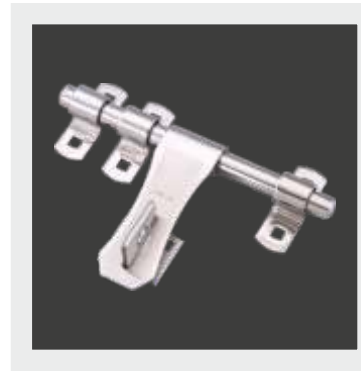

L Hinge

Size: 13x6, 13x13, 13x19

4 Ball Bearing

Size: 3"x2.5"x2.5", 4x3x2.5, 4x3x3, 5x3x2.5, 5x3x3, 6x3x3

2 Ball Bearing

Size: 3"x2.5"x2.5", 4x3x2.5, 4x3x3, 5x3x2.5, 5x3x3, 6x3x3

Stone

Size: 25x38, 36x36

Stone Double Flap

Size: 25x38, 36x36

HELIX

WELDED/CONCEALED

ALDROPS FOR
UNMATCHED
SECURITY

Only with Helix

- Jointless straight section
- Perfectly aligned
- Hammer tested for unparalleled reliability
- Highly durable and elegant finish
- Mix of stainless steel matt and bright finishes

HELIX®

ALDROPS

Material: J7/J4 & 304 Grade | Finish: SS & Two Tone
Rod length: 8", 10", 12", 14" | Rod Dia: 14mm, 16mm
Available in: Sheet Clamp & Bracket, Casting Clamp & Bracket

Matka

Straight

Silky

Polo

All models also available
with Casting Clamp &
Bracket