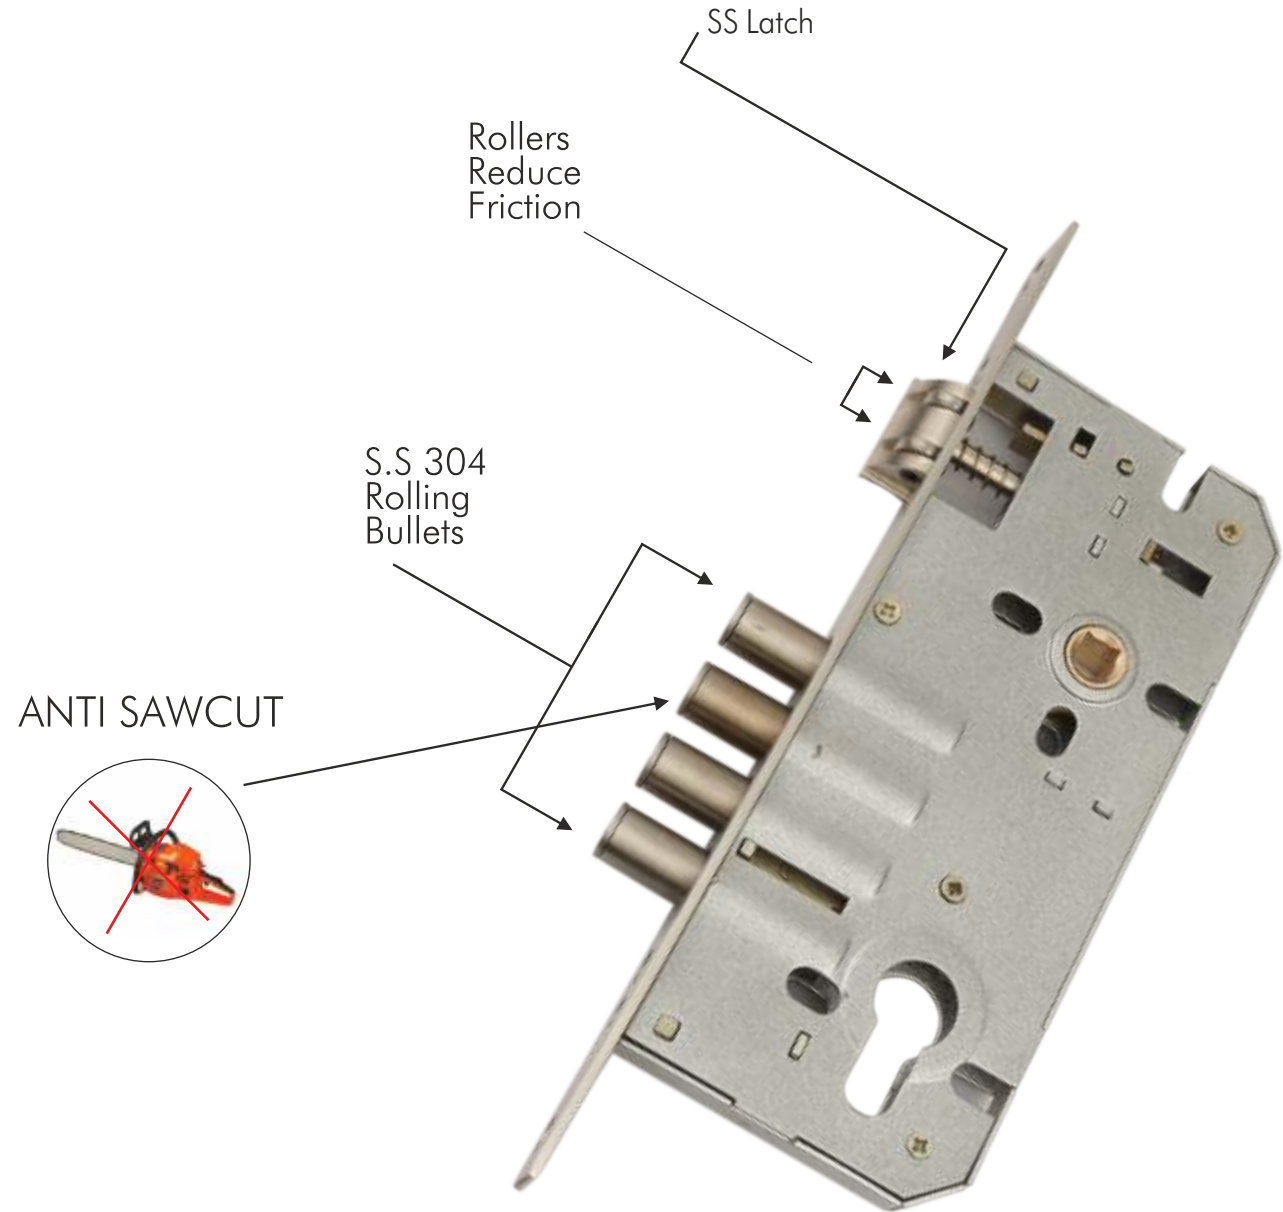

HELIX

MEGA BOLT

MEGA BOLT OSK WITH FOUR ULTRA KEYS

- S.S. Finish
- Antique Finish

MEGA BOLT BSK WITH FOUR ULTRA KEYS

- S.S. Finish
- Antique Finish

- Mega Bolt with Ultra Key
- Load Bearing Capacity 5 Ton
- With four alloy bolt and four ultra keys.
- Suitable for 30mm to 70mm door thickness.
- 20mm Dia Heavy Bullets.

ROLLING BULLET LOCK BODY

TWISTING BULLET LOCK BODY

Latch for
Both side openable
doors

ZIG-ZAG
Bullets

Applicable for

BOTH PULL HANDLE & MORTISE FITMENT

TRI BOLT - OSK

S.S
Body