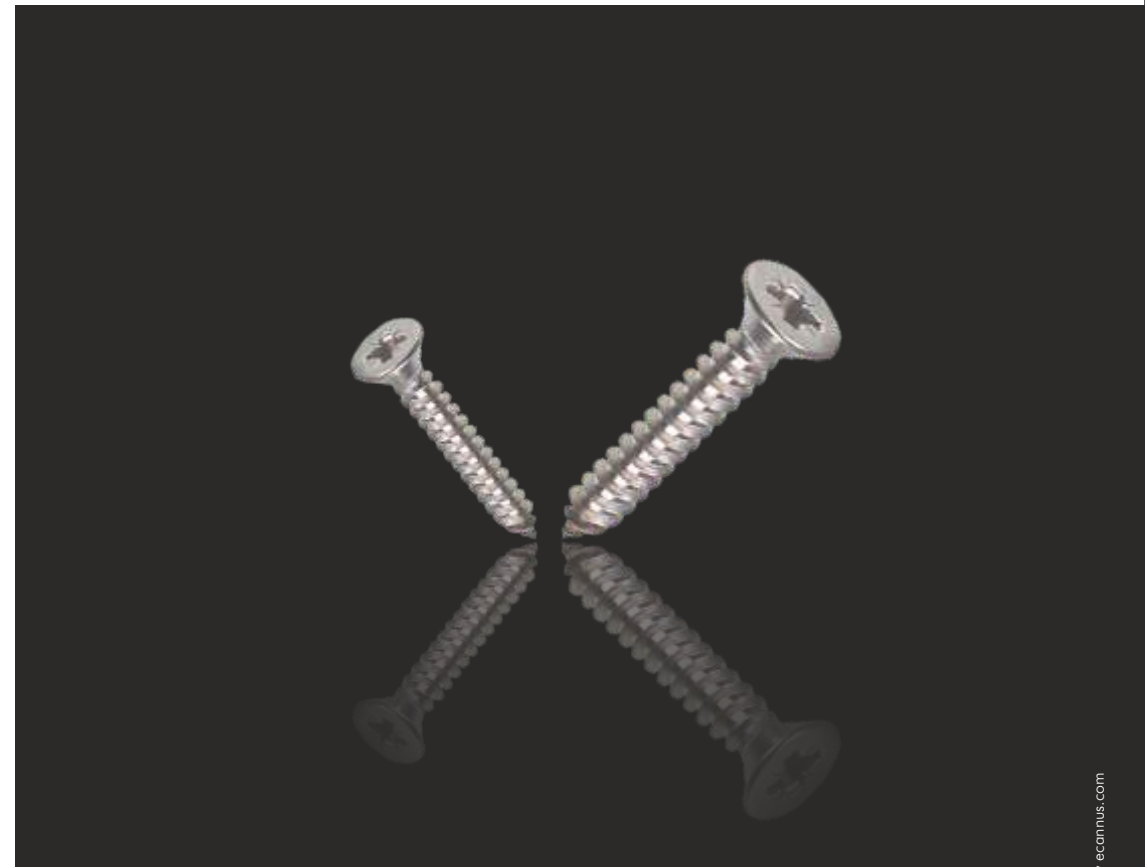

SCREWS

CSK SLOTTED AND CSK PHILLIPS

Material: SS

Finish: Nickel Plating