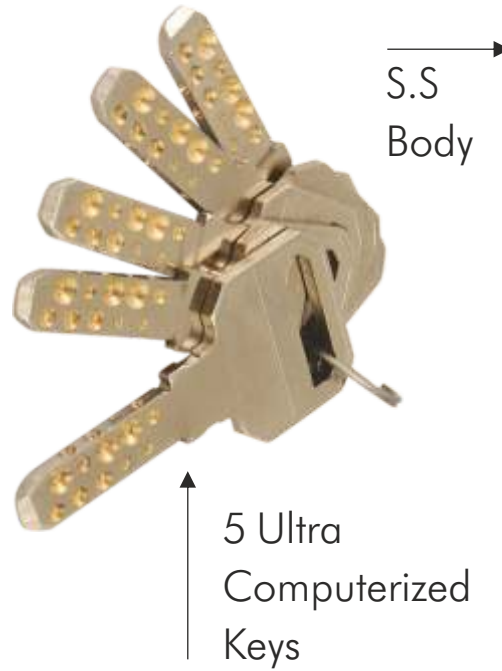

HELIX

NIGHT LATCH OSK

S.S
Body

5 Ultra
Computerized
Keys