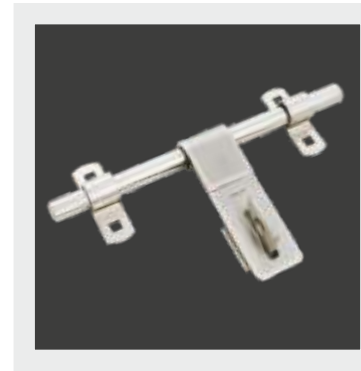

HELIX

WELDED/CONCEALED

ALDROPS FOR
UNMATCHED
SECURITY

Only with Helix

- Jointless straight section
- Perfectly aligned
- Hammer tested for unparalleled reliability
- Highly durable and elegant finish
- Mix of stainless steel matt and bright finishes

HELIX®

ALDROPS

Material: J7/J4 & 304 Grade | Finish: SS & Two Tone
Rod length: 8", 10", 12", 14" | Rod Dia: 14mm, 16mm
Available in: Sheet Clamp & Bracket, Casting Clamp & Bracket

Straight

All models also available
with Casting Clamp &
Bracket