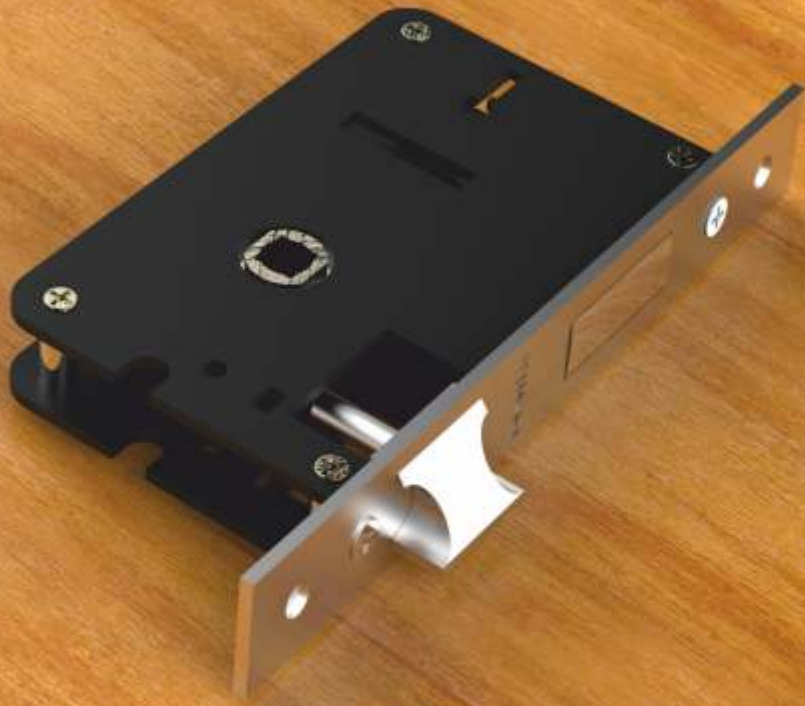

Joy

Misty

ACE

HELIX[®]

LOCK BODIES

More than 5 lakh cycles tested
Finish: SS/Antique Brass

Solid Dead Bolt
60mm
Material: SS Clamp & Brass Dead Bolt

Solid Brass Dead Bolt - 85mm
Material: SS Clamp & Brass Dead Bolt