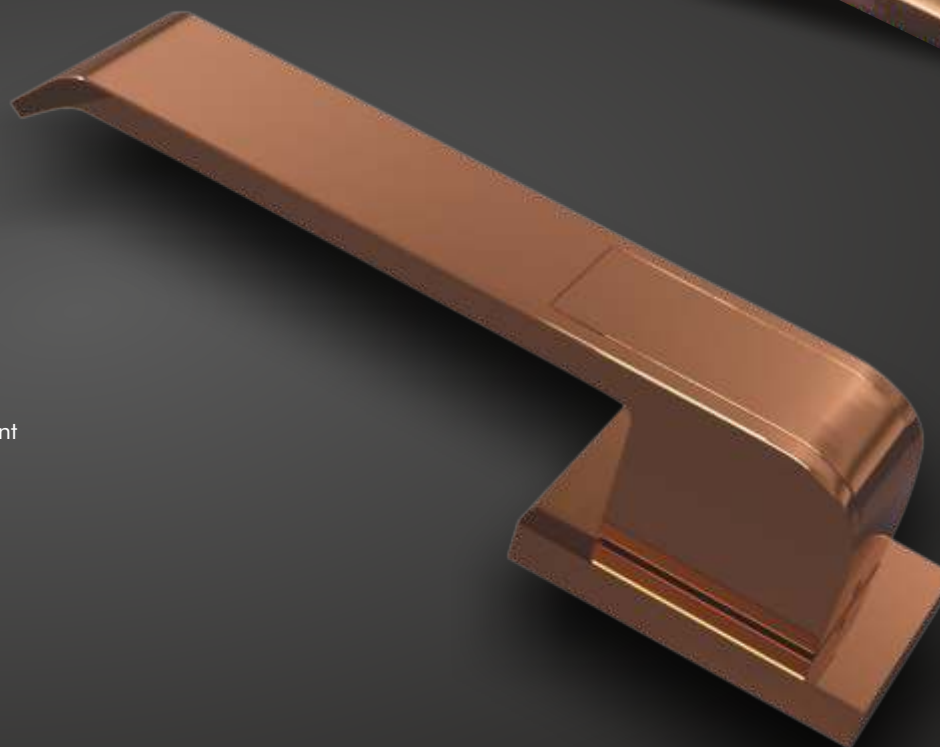

■ Desire Rose Gold