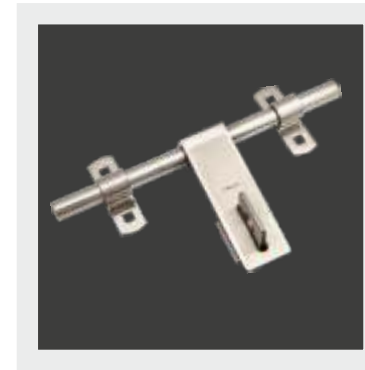

HELIX®

ALDROPS

Material: J7/J4 & 304 Grade | Finish: SS & Two Tone
Rod length: 8", 10", 12", 14" | Rod Dia: 14mm, 16mm
Available in: Sheet Clamp & Bracket, Casting Clamp & Bracket

Matka

Straight

Silky

Polo

All models also available
with Casting Clamp &
Bracket

HELIX

TOWER BOLTS & BABY LATCHES

Material: J7/J4 & 304 Grade | Finish: SS & Two Tone

Pentagon
Sizes: 4", 6", 8", 10", 12"

Square
Sizes: 4", 6", 8", 10", 12"

Half Round
Sizes: 4", 6", 8", 10", 12"

Baby Latch
Sizes: 3", 4"