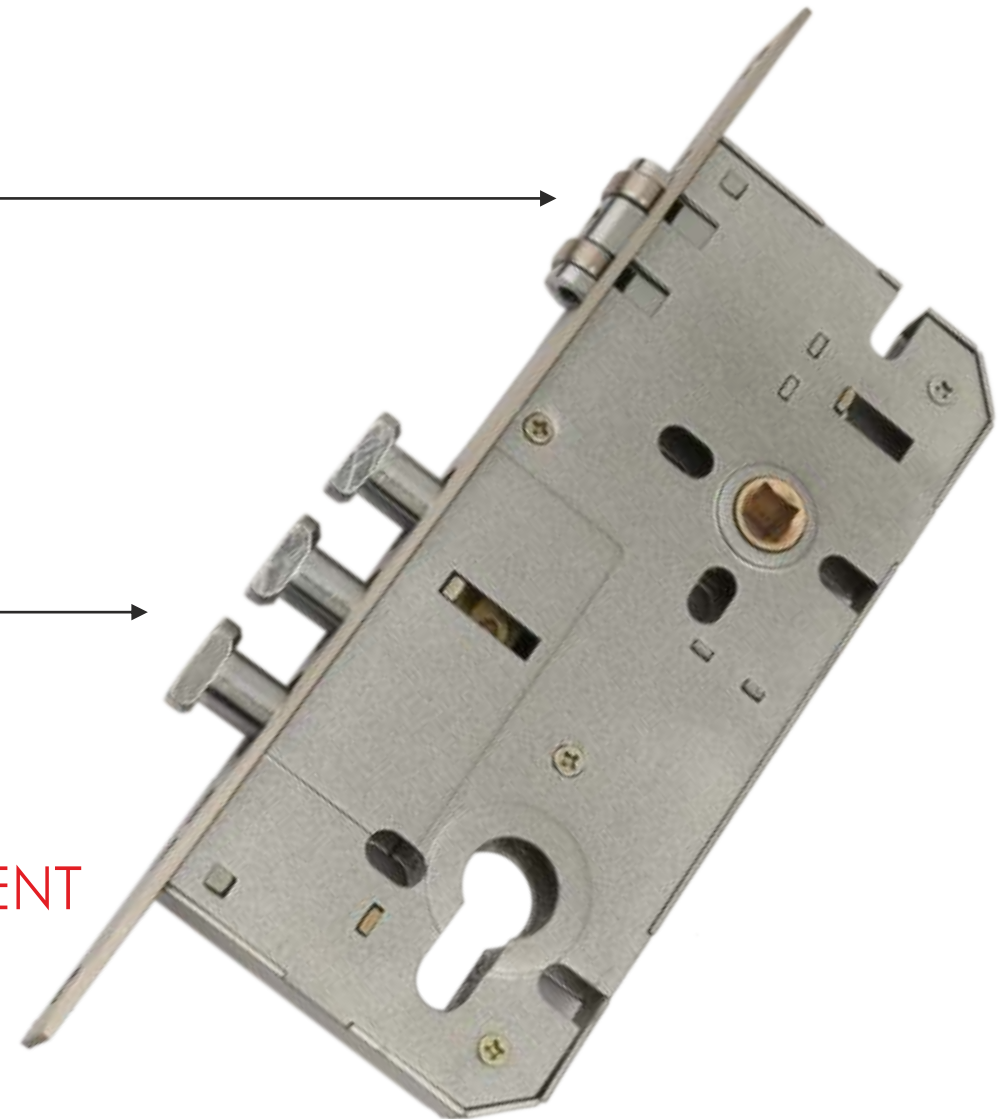

ROLLING BULLET LOCK BODY

TWISTING BULLET LOCK BODY

Latch for
Both side openable
doors

ZIG-ZAG
Bullets

Applicable for

BOTH PULL HANDLE & MORTISE FITMENT

TRI BOLT - OSK

S.S
Body