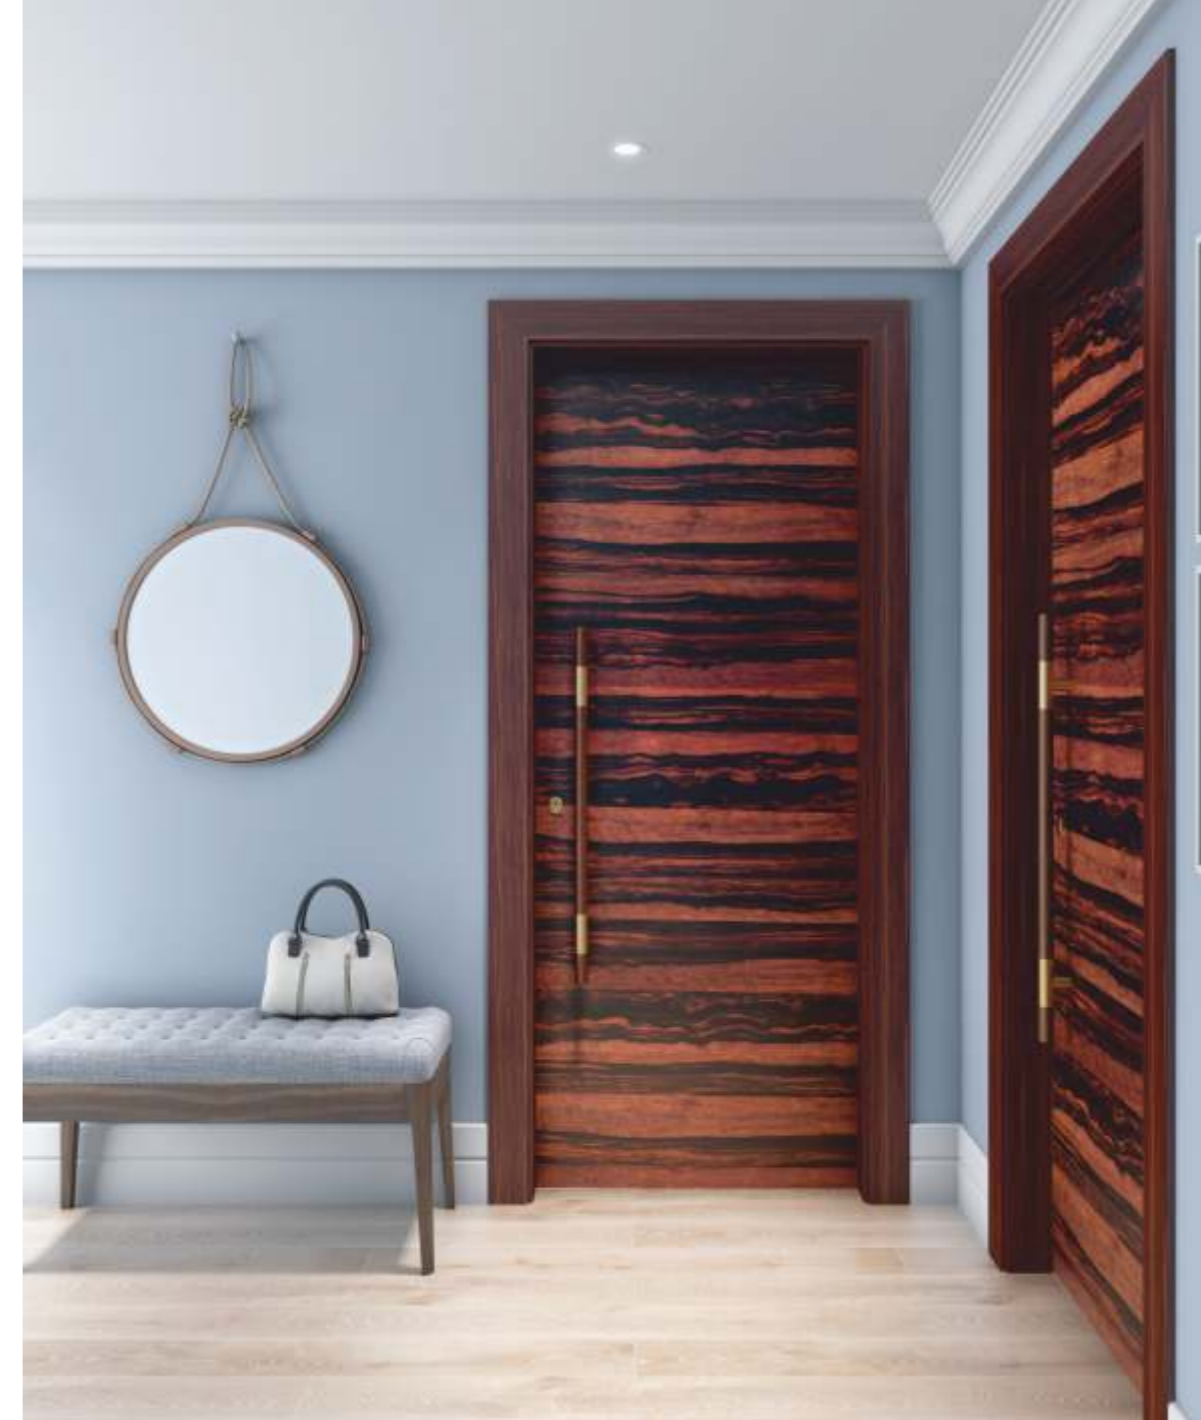

Available in
Macassar Ebony
Handle: Duetto

Matching
Doors and
Frames