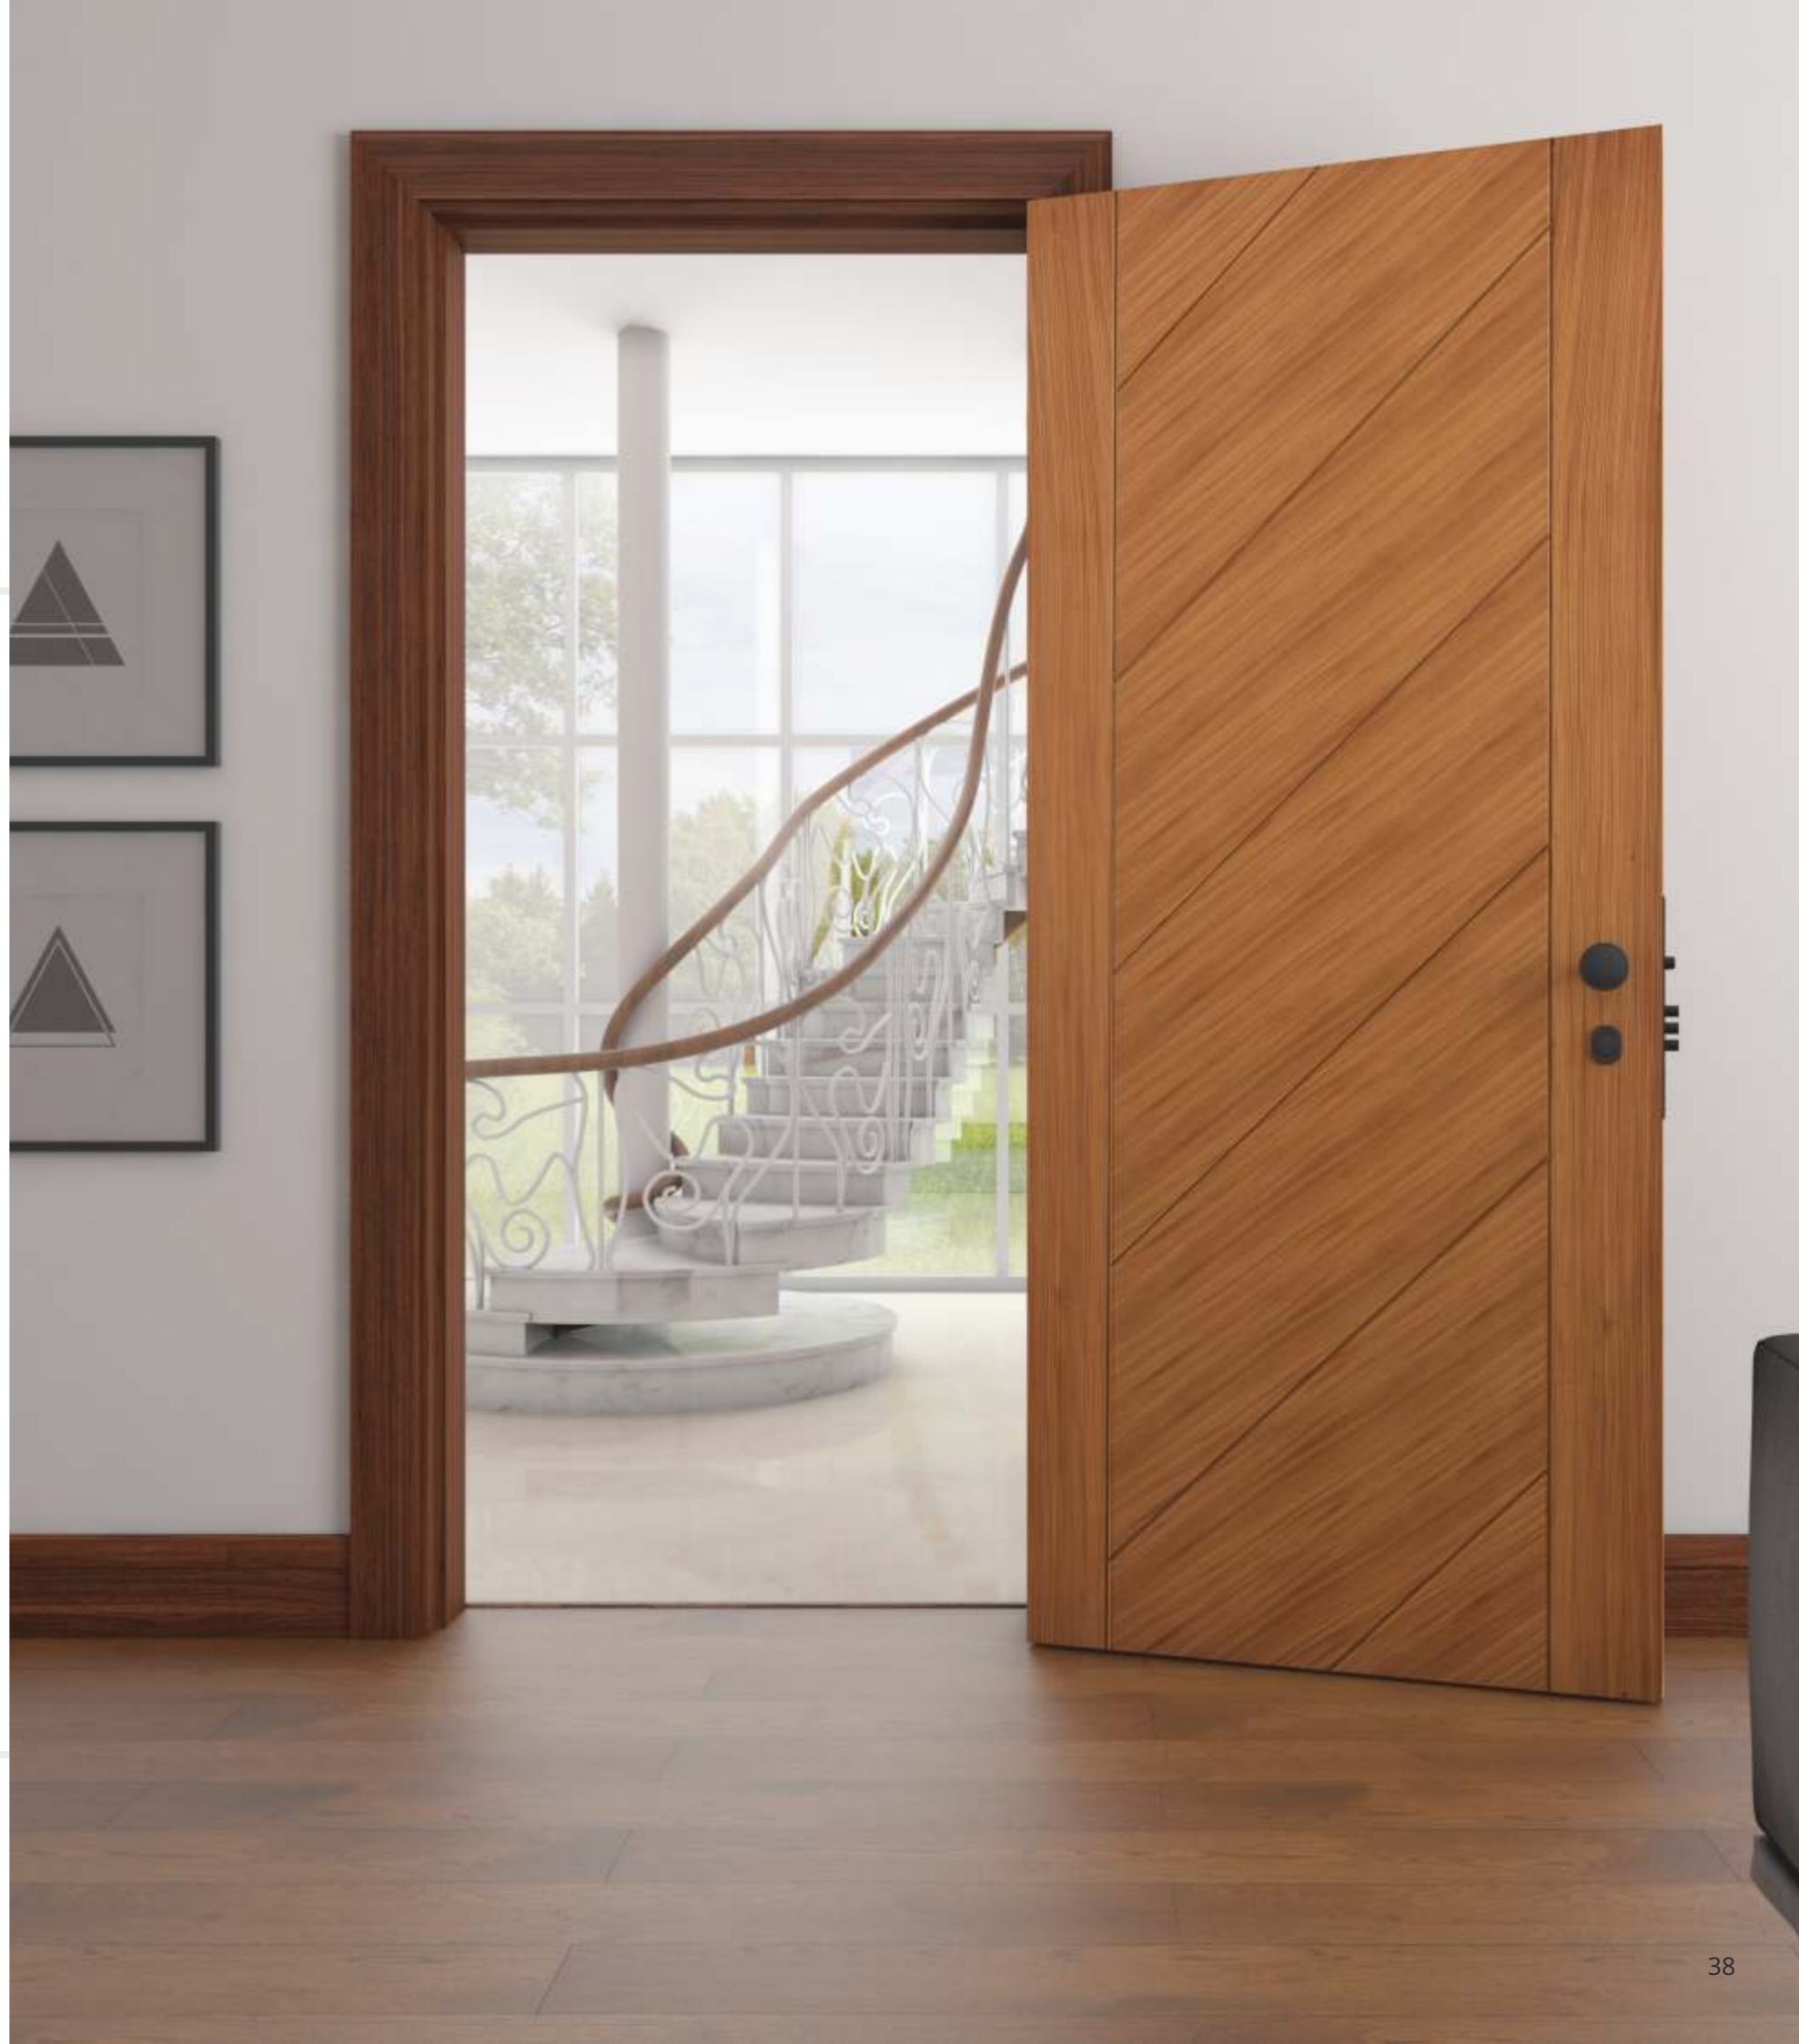

HIGHLAND

Available in
Golden Teak

Matching
Doors and
Frames