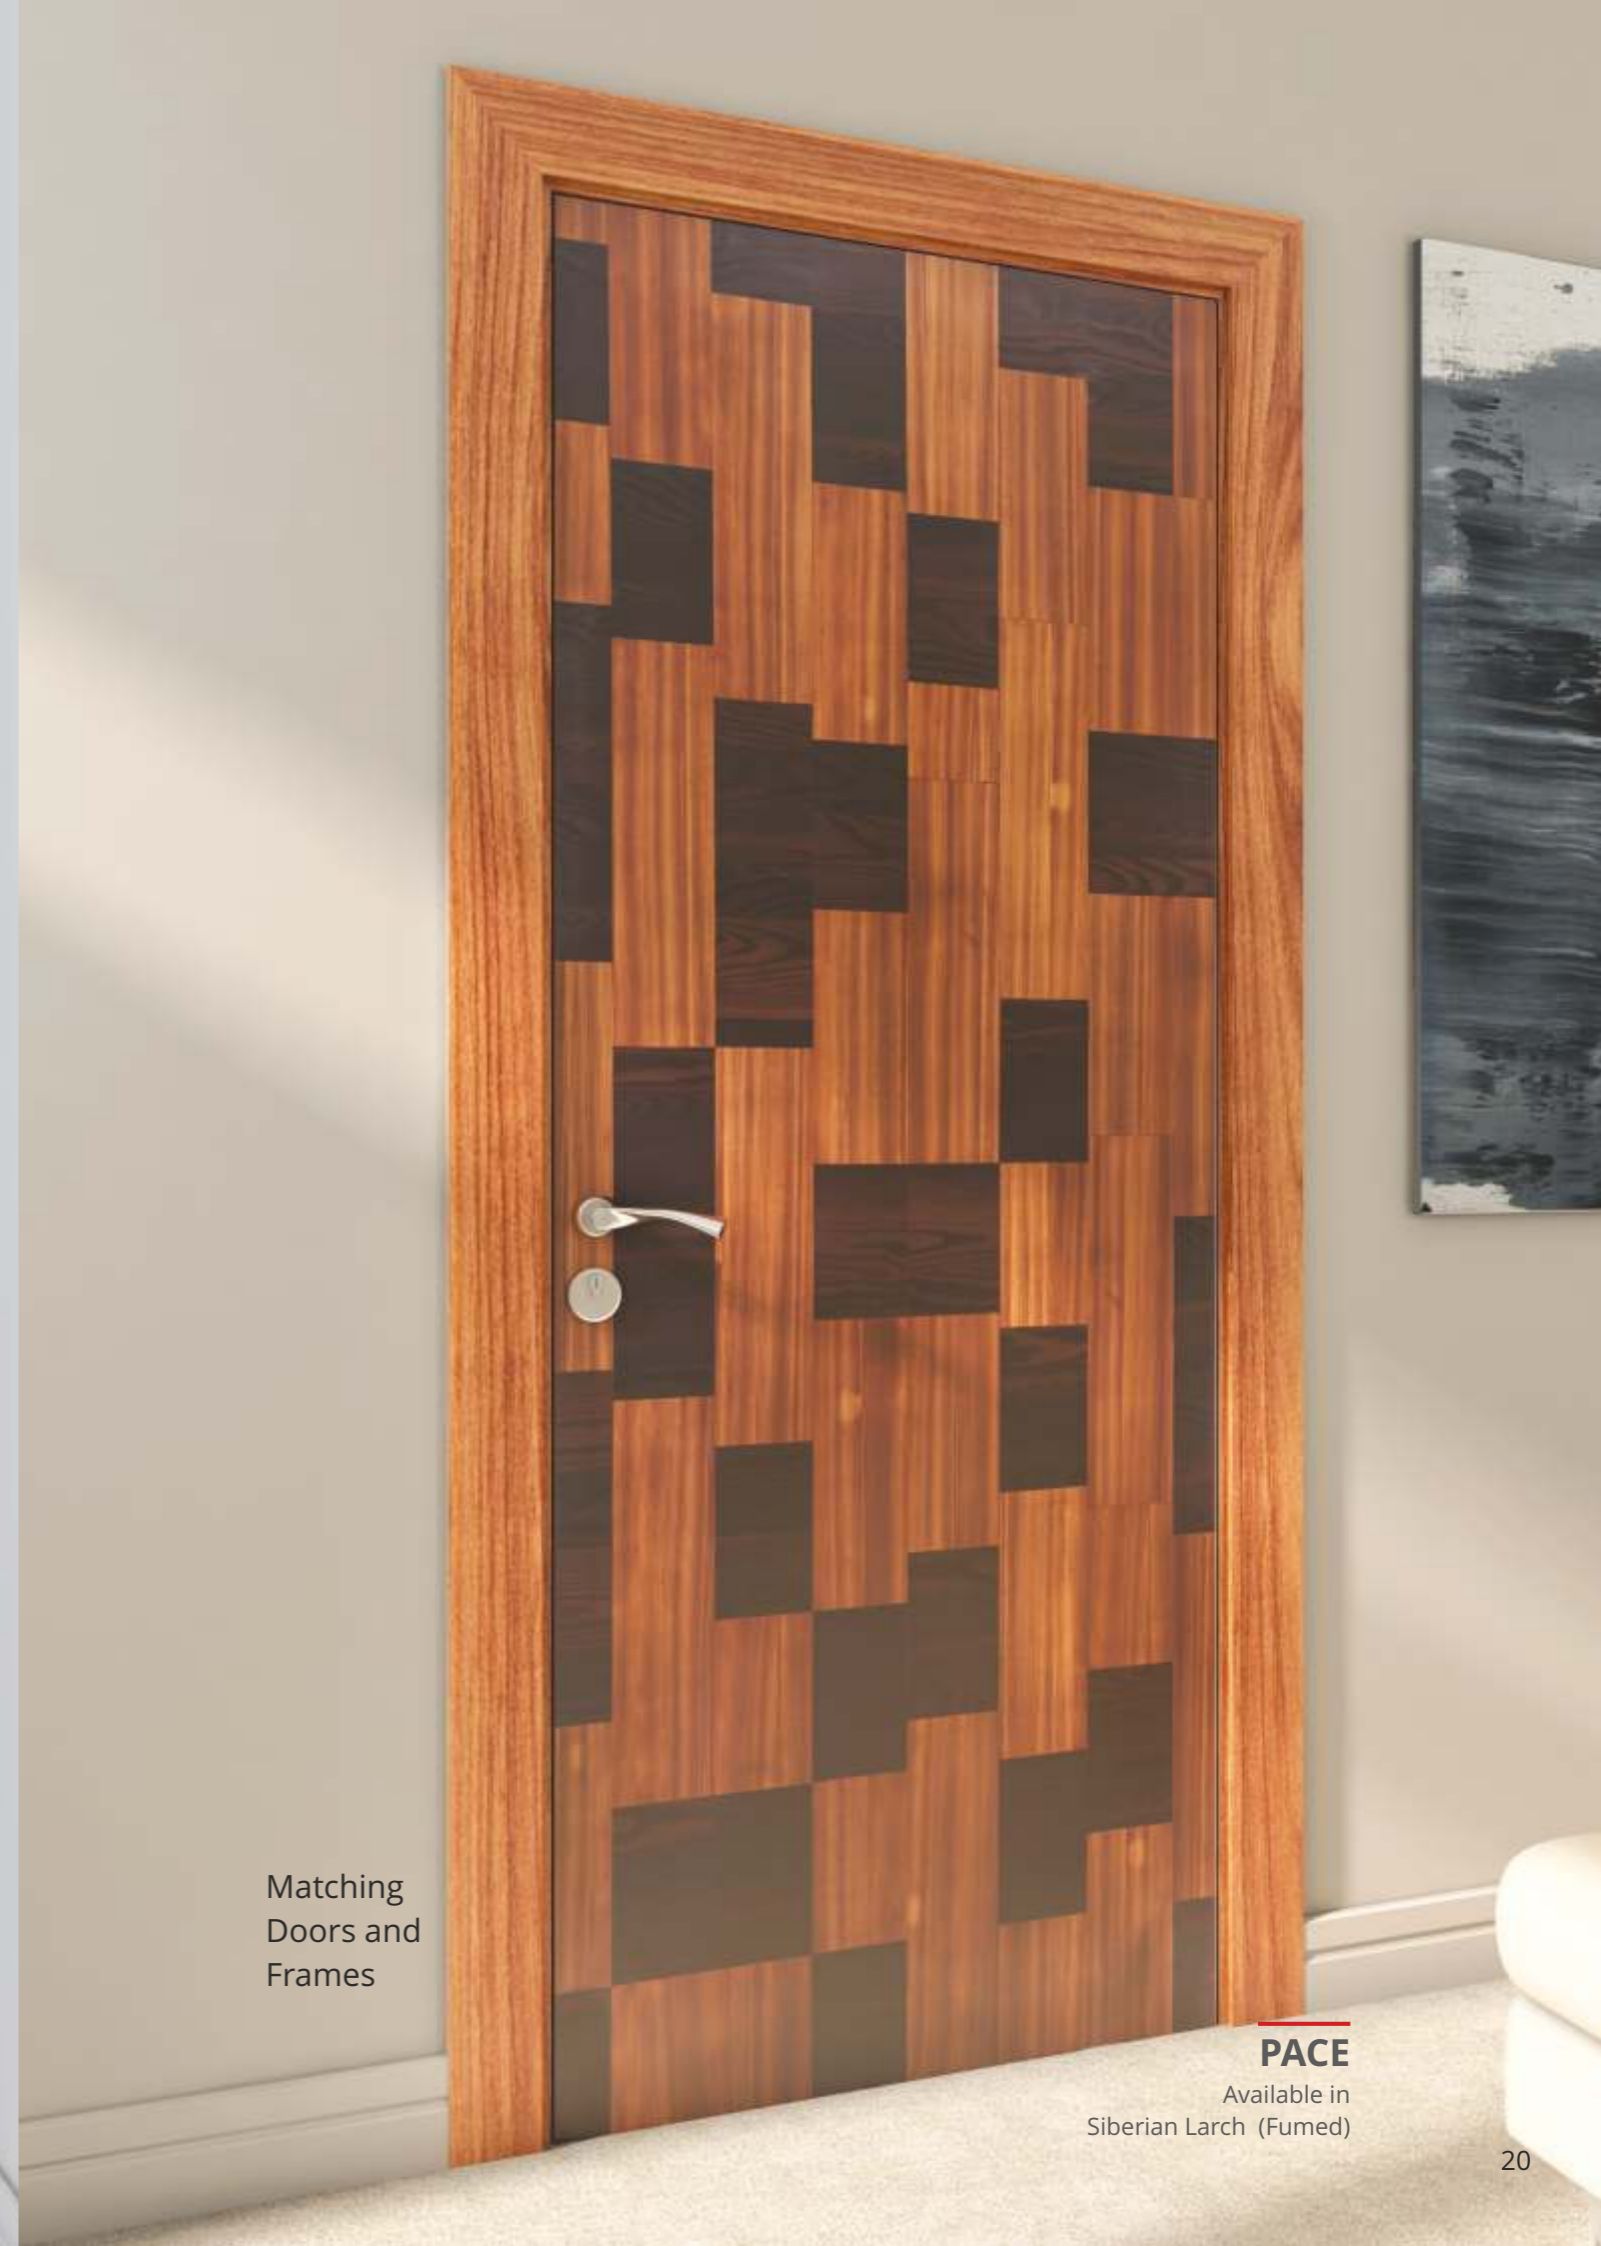

A

Matching
Doors and
Frames

LATTICE

Available in
American Walnut
Handle: Duetto

CASTELL
Available in
Serbia Burl
Handle: Duetto

RIPLEY
Available in
Mapa Burl
Handle: Duetto

Matching
Doors and Frames

FENTON
Available in
Golden Teak
Handle: Duetto