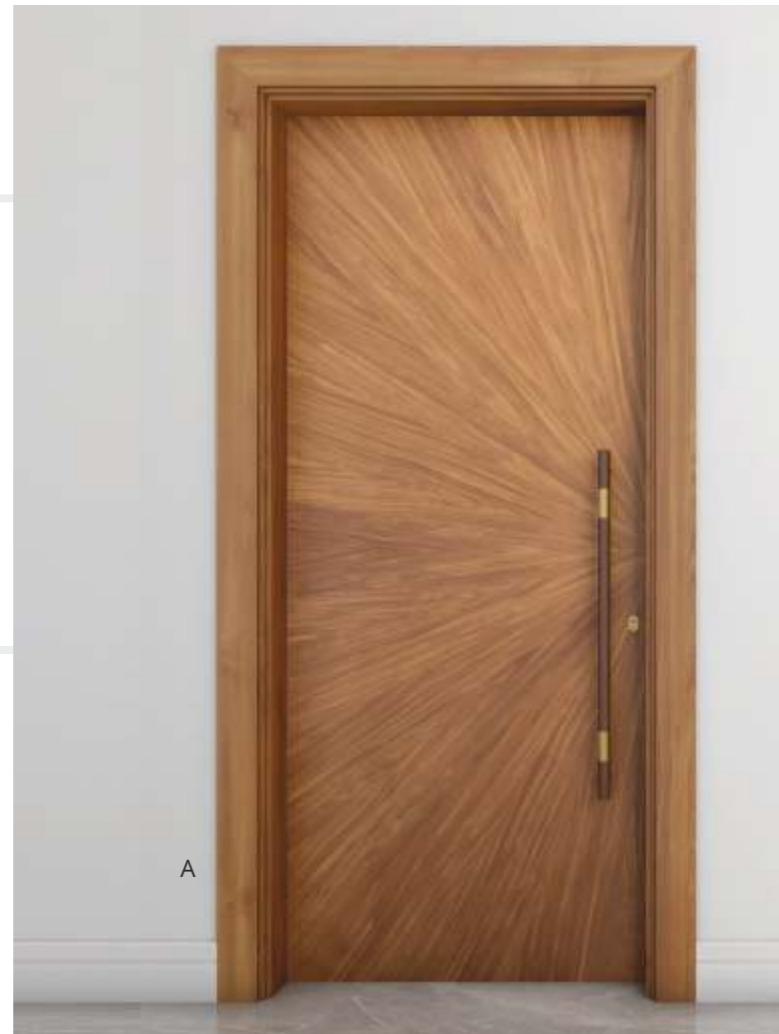

SUN

1. Available in
   A. Golden Teak | Handle: Duetto
   B. Pali Santos | Handle: Ferro
   C. Chesswood | Handle: Legno

Matching
Doors and
Frames