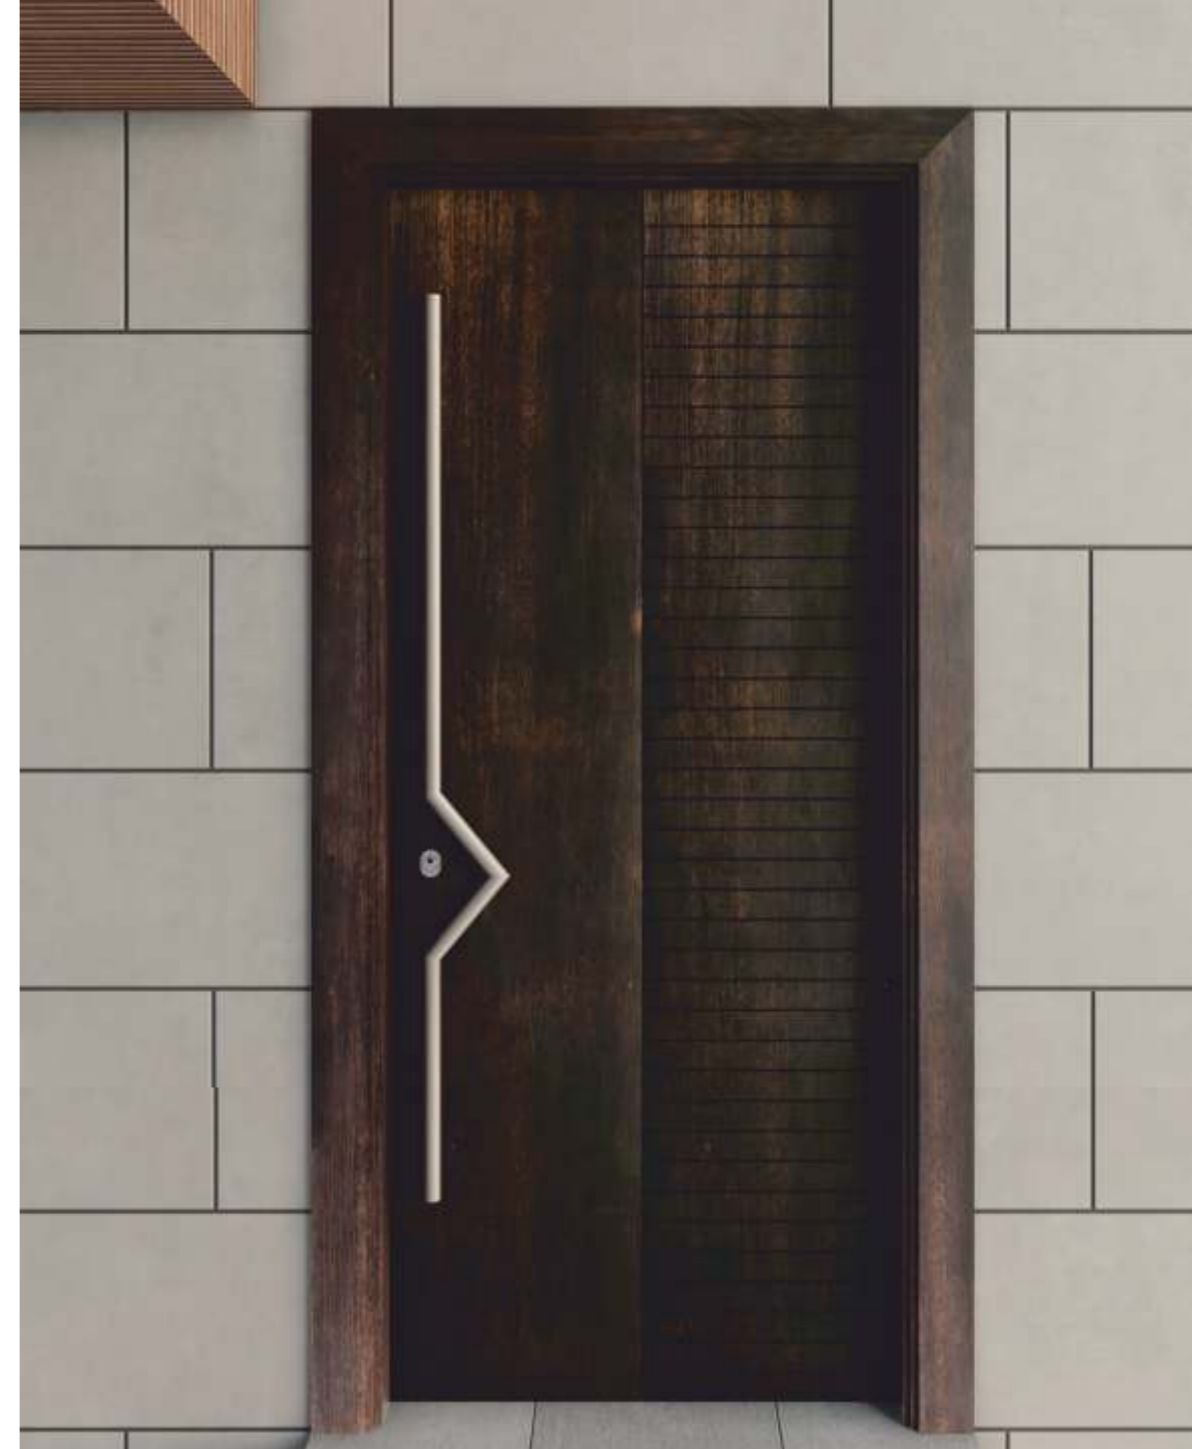

STRAND
Available in
American Walnut
Handle: Legno

HIGHLAND

Available in
Golden Teak

Matching
Doors and
Frames

MODUS
Available in
Walnut Finish
Handle: Duetto

Matching
Doors and Frames

PRESTON
Available in
European Beech