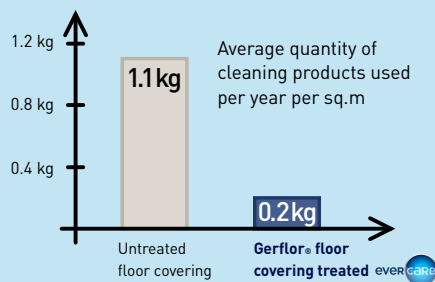

evercare™ SURFACE TREATMENT

EXCLUSIVE PATENTED TECHNOLOGY BY GERFLOR®

THE BEST CHEMICAL STAIN RESISTANCE SURFACE TREATMENT

evercare™ BY GERFLOR: Treatment durability

Gerflor®:
Even thickness

100% non-porous surface
Water-repellent effect

Other treated floor covering

Competitor:
Missing treatment
and uneven
thickness

Non-treated product

100% HYGIENIC

► No contamination
& bacteria
development

EASY AND COST EFFECTIVE MAINTENANCE

► 80% less water
and detergent
use for cleaning

USER'S BENEFITS

| Easy & cost-effective maintenance
| No wax for life

| Stain barrier
| Chemical resistance

COMPLEMENTARY RANGES

WALL SOLUTIONS

1. 1 **100% SAFETY**
   LINEA TOUCH handrail
2. 2 **100% PROTECTION**
   Mural Plus or wall protection DECOCHOC combined with LINEA punch bumper
3. 3 **100% WATERPROOF**
   Perfect hot-welded joint between floor and wall to reduce bacterial activity
4. 4 **100% HYGIENIC**
   - Skirting and coving solutions: no areas where particles or bacteria can stagnate
   - Easy to clean