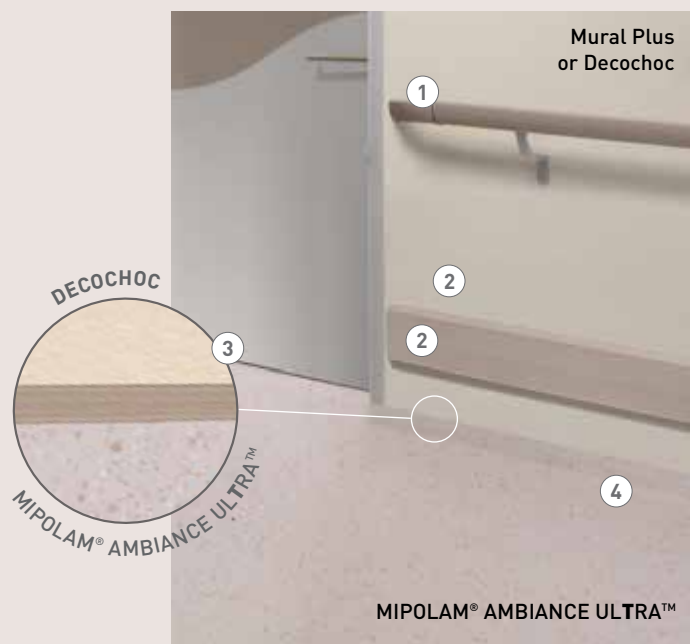

### WALL SOLUTIONS

- 1 **100% SAFETY**  
LINEA TOUCH handrail
- 2 **100% PROTECTION**  
Mural Plus or wall protection DECOCHOC combined with LINEA punch bumper
- 3 **100% WATERPROOF**  
Perfect hot-welded joint between floor and wall to reduce bacterial activity
- 4 **100% HYGIENIC**
  - Skirting and coving solutions: no areas where particles or bacteria can stagnate
  - Easy to clean